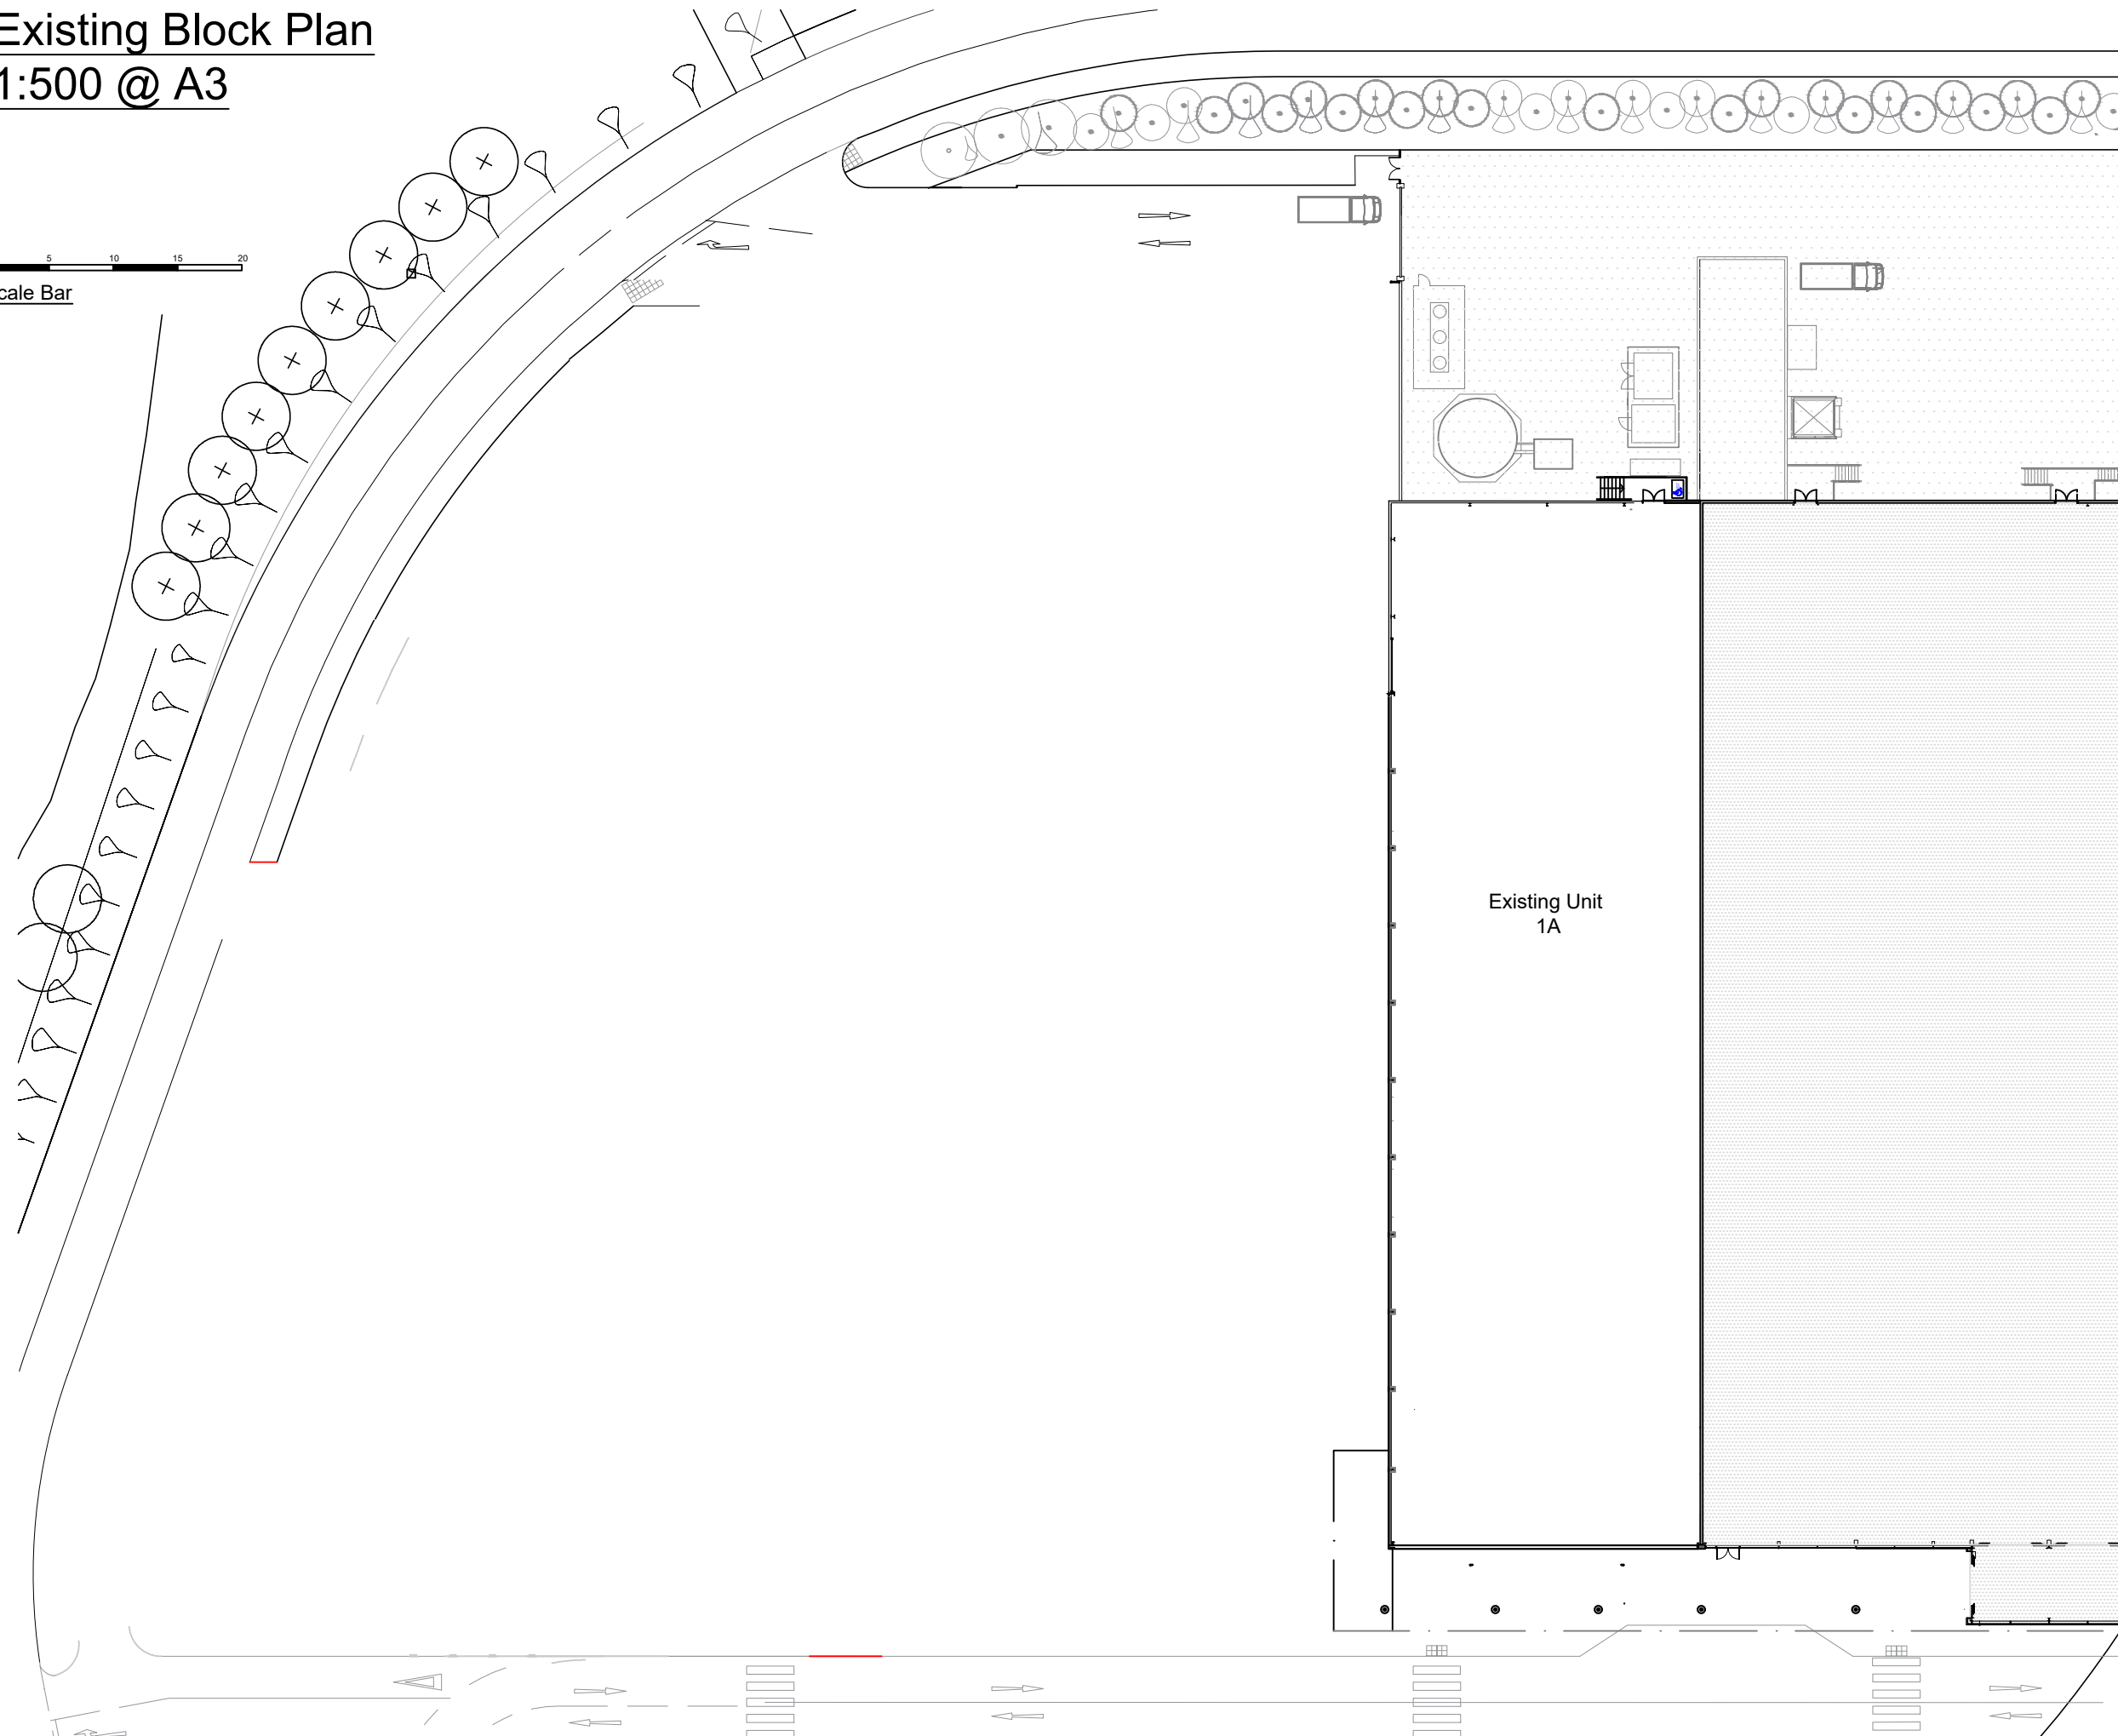

Existing Block Plan
1:500 @ A3

REV	DESCRIPTION	DATE	DRN. BY
/	First Issue	21.06.20	SE

CDS / group
 Unit 11, The Quadrangle, Abbey Park,
 Romsey, Hampshire, SO51 9DL
 Tel: 0845 674 4420
 cdsgroup.co.uk
 © CDS Group Services Limited

Existing Block Plan

SCALE	DATE	DRAWN BY
1:500 @ A3	April 2020	Graham Disley
DRAWING No.	REV	REQ. BY
6699-003	/	**

BRANCH
Banbridge